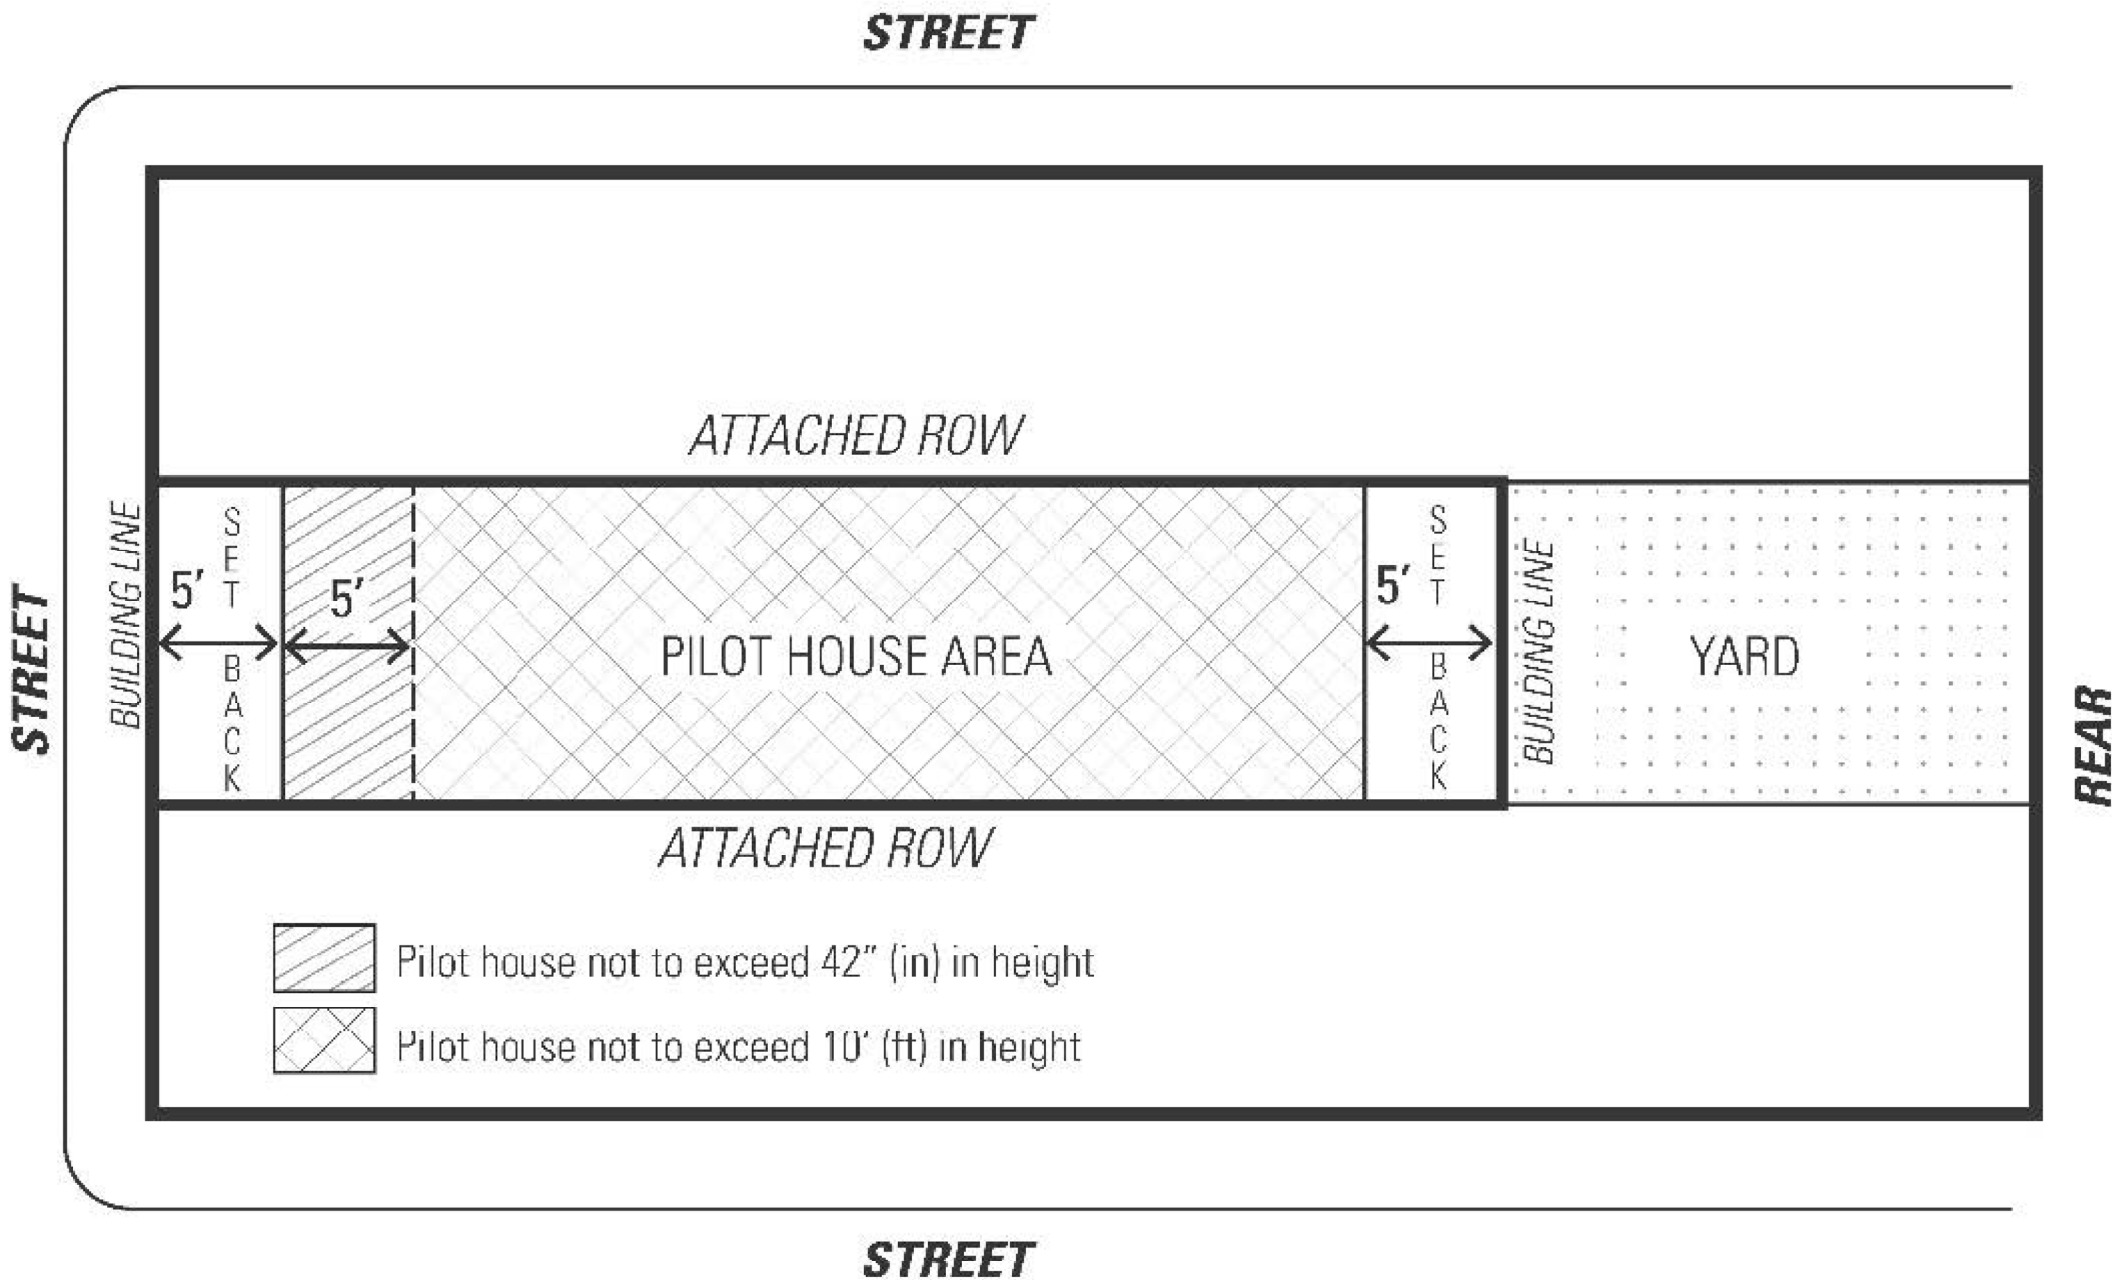

PERMITTED PILOT HOUSE AREA*

*Pilot house not to exceed 10'(ft) in height or 125 sq. ft in area (165 sq. ft. with elevator)