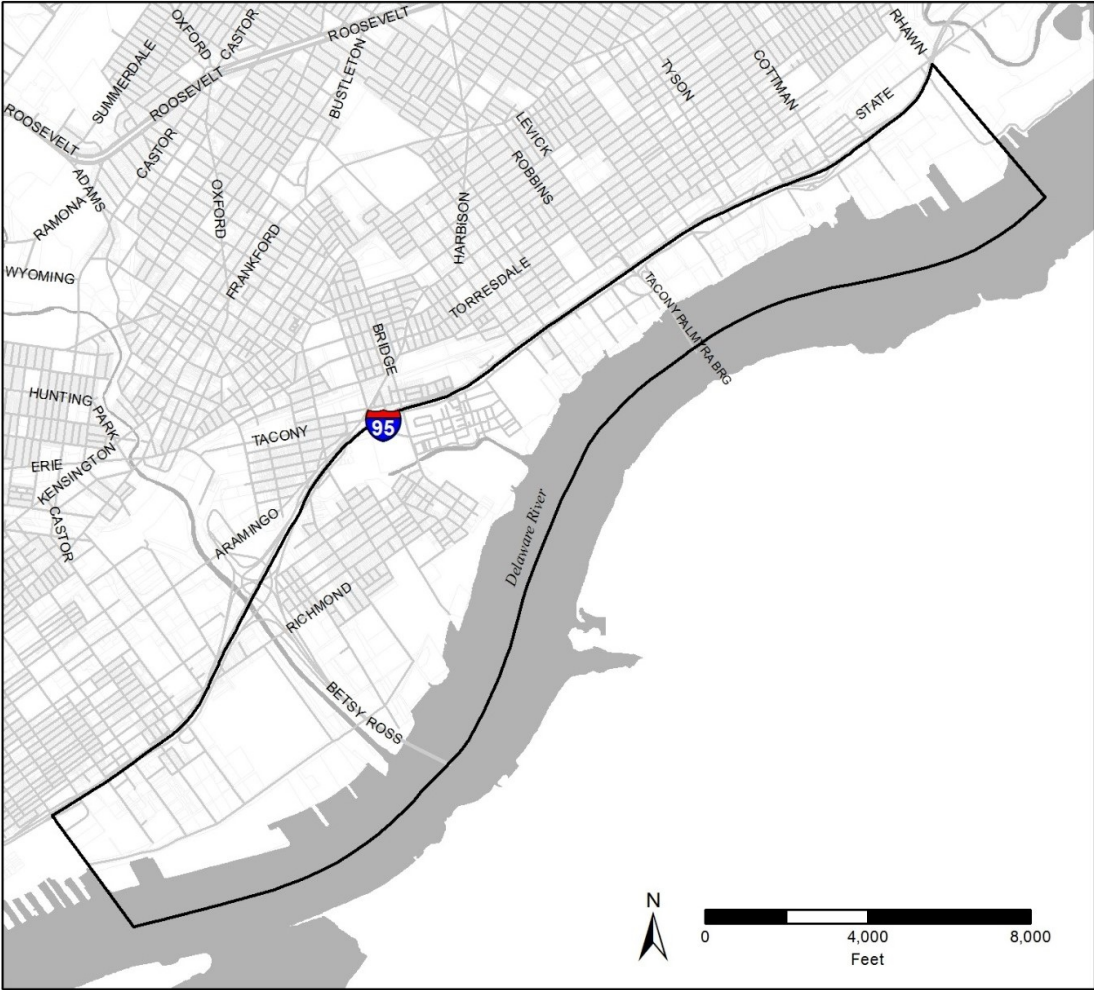

ZONING AND PLANNING

Delaware River Waterfront Parking for “Sit-Down Restaurants” and “Nightclubs and Public Entertainment Venues”
(Only applies to commercially-zoned lots)