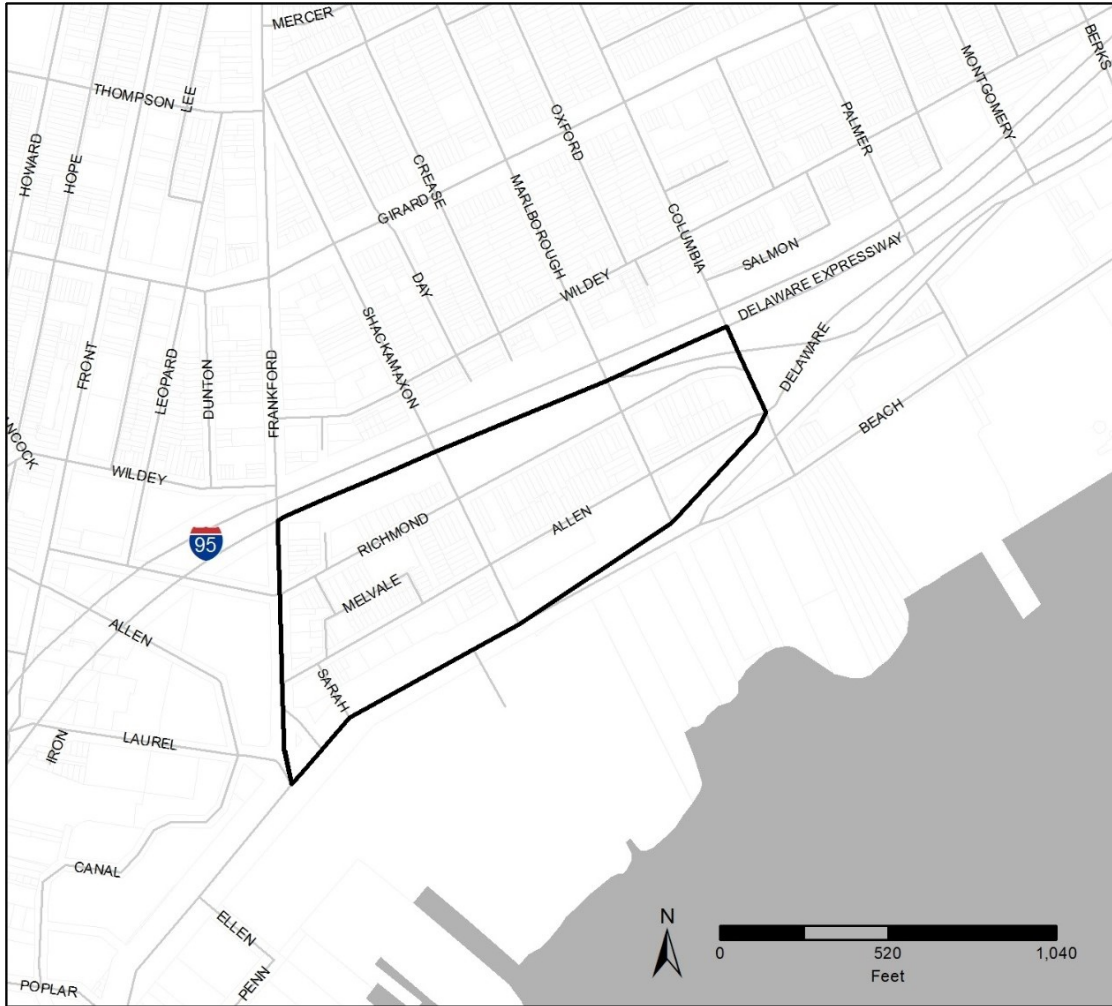

THE PHILADELPHIA CODE

Delaware River Waterfront Parking for “Sit-Down Restaurants” and “Nightclubs and Public Entertainment Venues”
(Only applies to commercially-zoned lots)