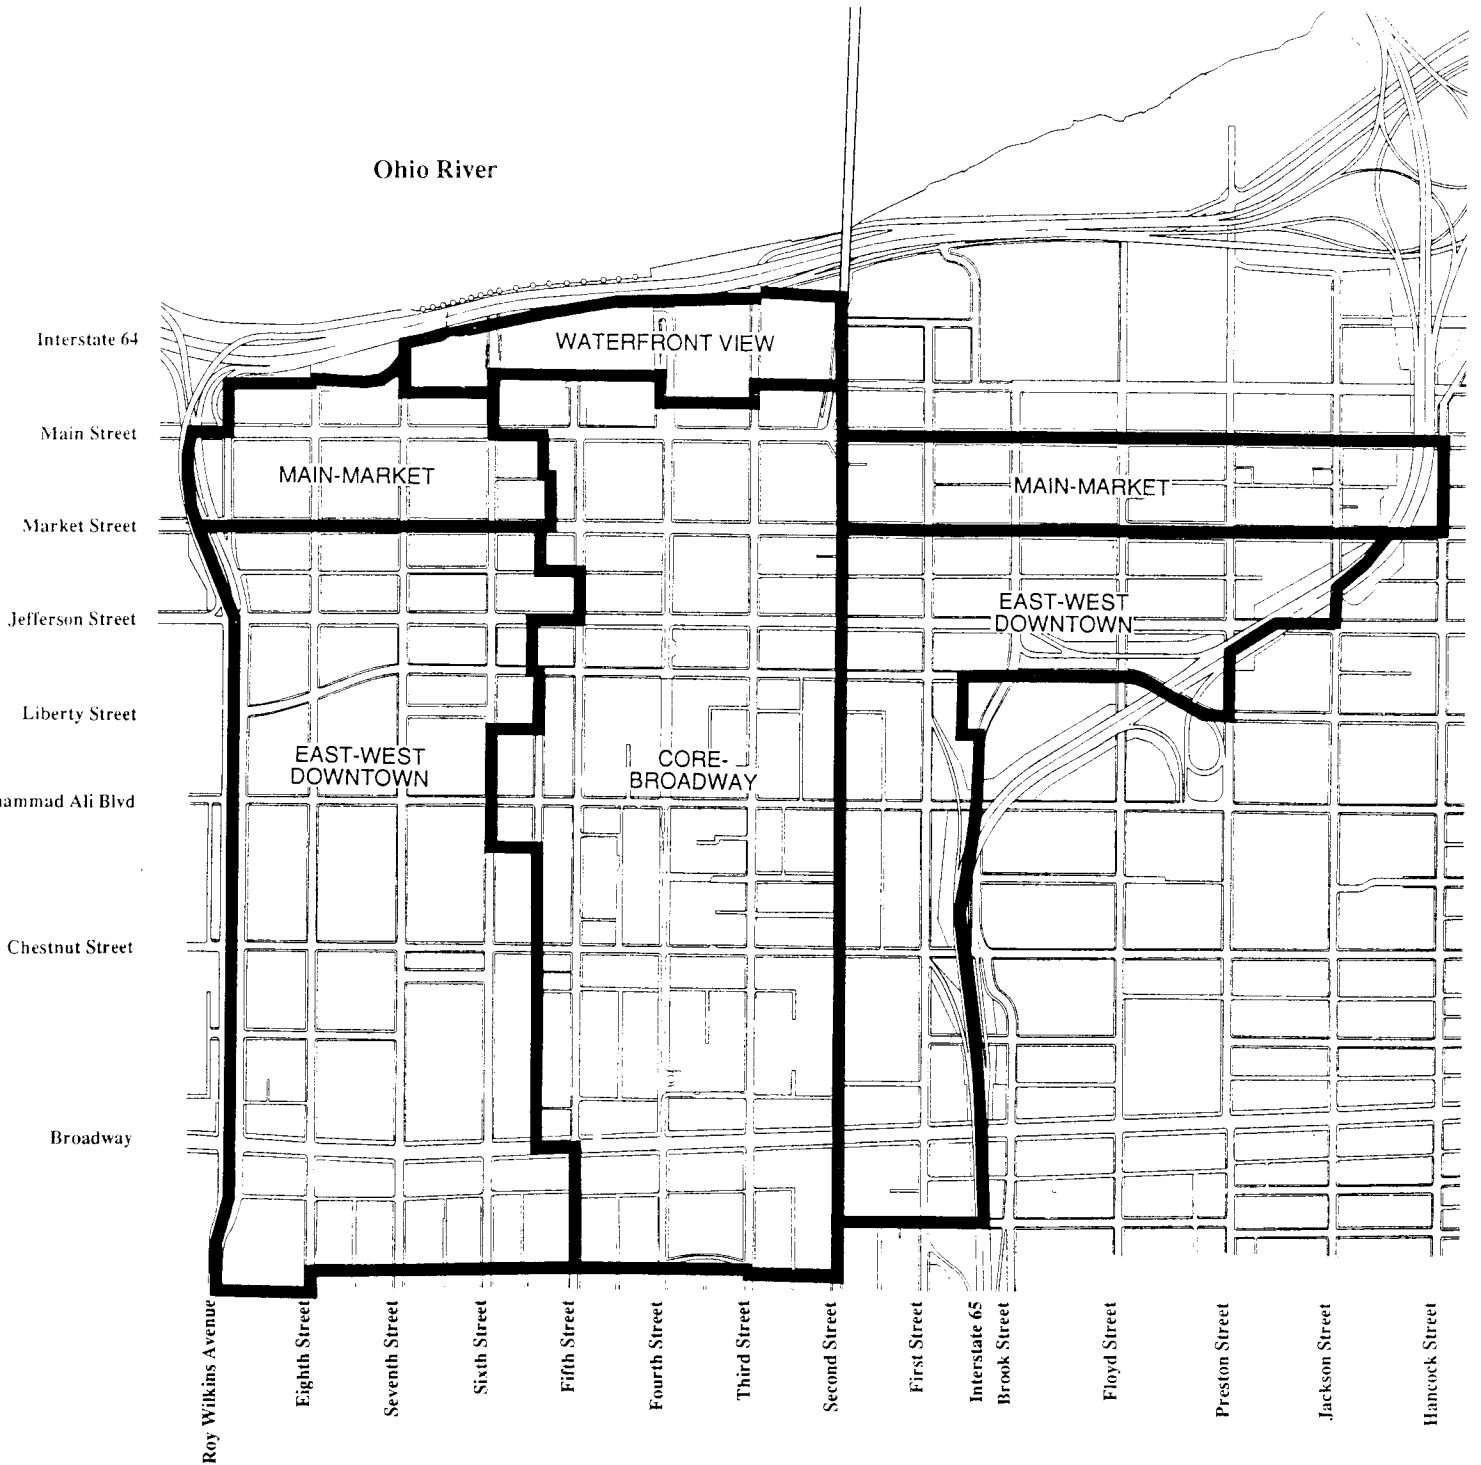

Downtown Overlay Districts

Legend

 Downtown Overlay Districts

Exhibit B

Scale: 

Walking Time: 

September 1992