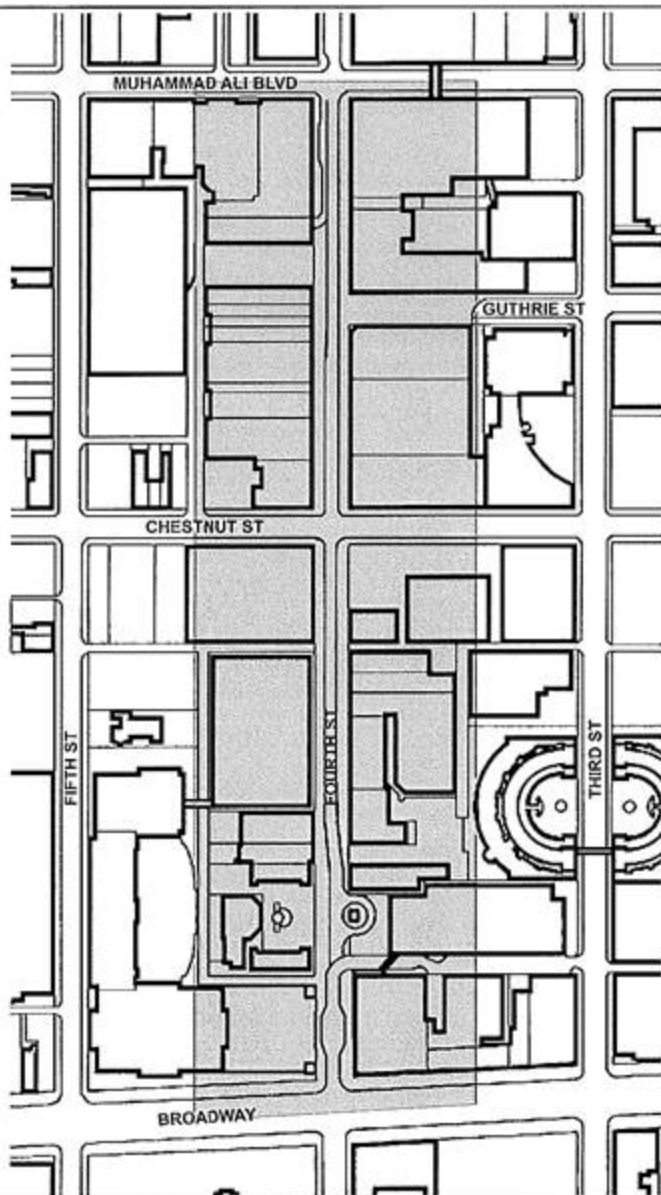

Fourth Street District

Legend

 District Boundary

500-600 Blocks South Fourth St.

Prepared by: Louisville
Downtown Management District

No Scale

Date: March, 2013