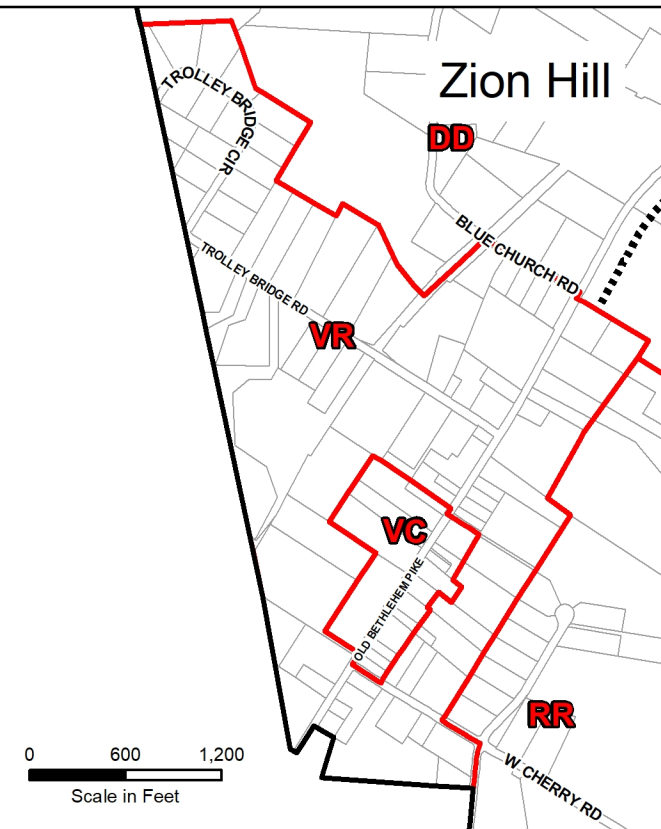

Springfield Township

Bucks County, Pennsylvania

ZONING MAP

Rev	Date	Ordinance	Description
0	10/2/2007		Original with adoption
1	1/8/2019	191	Remove floodway; Add road names

Attested as the Official Zoning Map of Springfield Township:

M. Brown
Township Secretary

Streams shown are for graphic representation purposes only. Reference zoning ordinance Chapter 154, Appendix A, Section 509 for a comprehensive list of regulated streams.

- WS Watershed District
- AD Agriculture District
- RP Resource Protection
- RR Rural Residential
- DD Development District
- VR Village Residential
- VC Village Commercial
- PI Planned Industrial
- HC Highway Commercial
- ▬▬▬▬ Scenic Road
- ▬▬▬▬ Streams
- Springtown Historic District

Source: Zoning - Bucks County Planning Commission, 2018
Parcels - Bucks County Board of Assessment, 2018