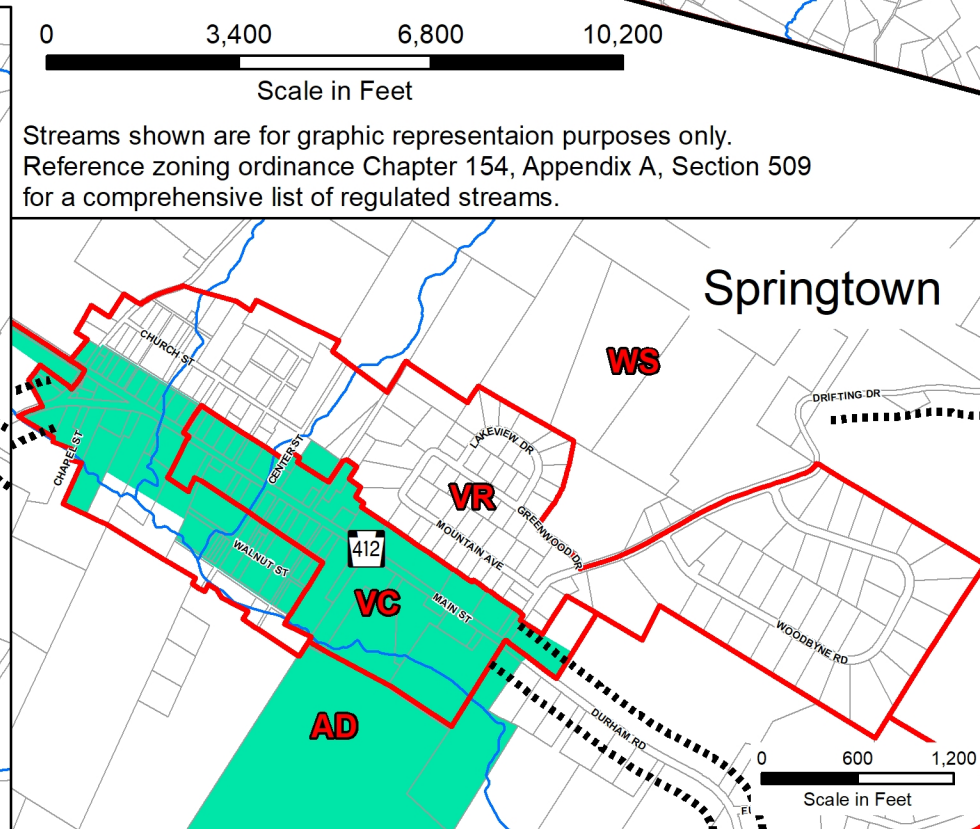

Springfield Township

Bucks County, Pennsylvania

ZONING MAP

Rev	Date	Ordinance	Description
0	10/2/2007		Original with adoption
1	1/8/2019	191	Remove floodway; Add road names

Attested as the Official Zoning Map of Springfield Township:

M. Brown
Township Secretary

Streams shown are for graphic representation purposes only. Reference zoning ordinance Chapter 154, Appendix A, Section 509 for a comprehensive list of regulated streams.

- WS Watershed District
- AD Agriculture District
- RP Resource Protection
- RR Rural Residential
- DD Development District
- VR Village Residential
- VC Village Commercial
- PI Planned Industrial
- HC Highway Commercial
- ▬▬▬▬ Scenic Road
- ▬▬▬▬ Streams
- Springtown Historic District

Source: Zoning - Bucks County Planning Commission, 2018
Parcels - Bucks County Board of Assessment, 2018