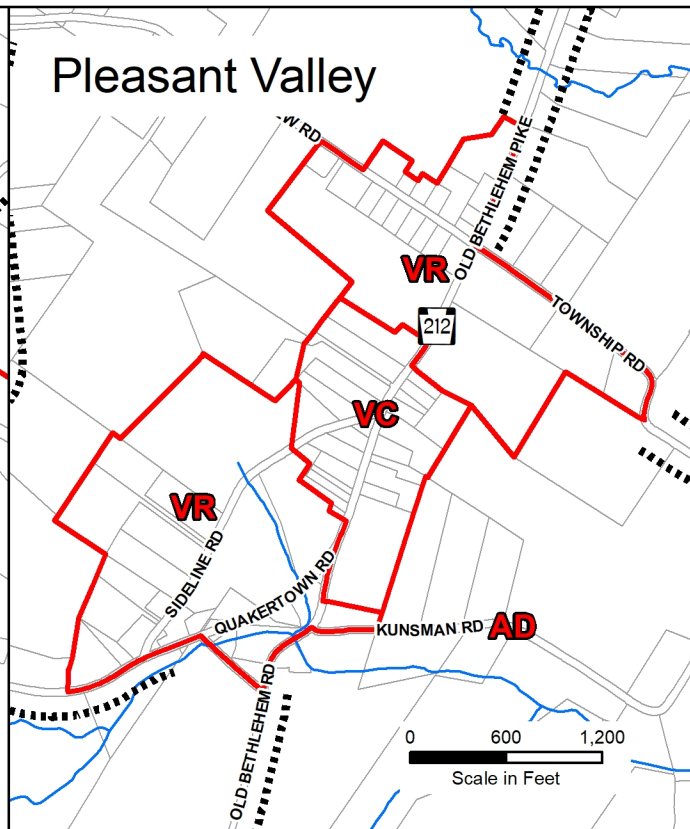

Springfield Township

Bucks County, Pennsylvania

ZONING MAP

Rev	Date	Ordinance	Description
0	10/2/2007		Original with adoption
1	1/8/2019	191	Remove floodway; Add road names

Attested as the Official Zoning Map of Springfield Township:

M. Brown
Township Secretary

Streams shown are for graphic representation purposes only. Reference zoning ordinance Chapter 154, Appendix A, Section 509 for a comprehensive list of regulated streams.

- WS Watershed District
- AD Agriculture District
- RP Resource Protection
- RR Rural Residential
- DD Development District
- VR Village Residential
- VC Village Commercial
- PI Planned Industrial
- HC Highway Commercial
- ▬▬▬▬ Scenic Road
- ▬▬▬▬ Streams
- Springtown Historic District

Source: Zoning - Bucks County Planning Commission, 2018
Parcels - Bucks County Board of Assessment, 2018