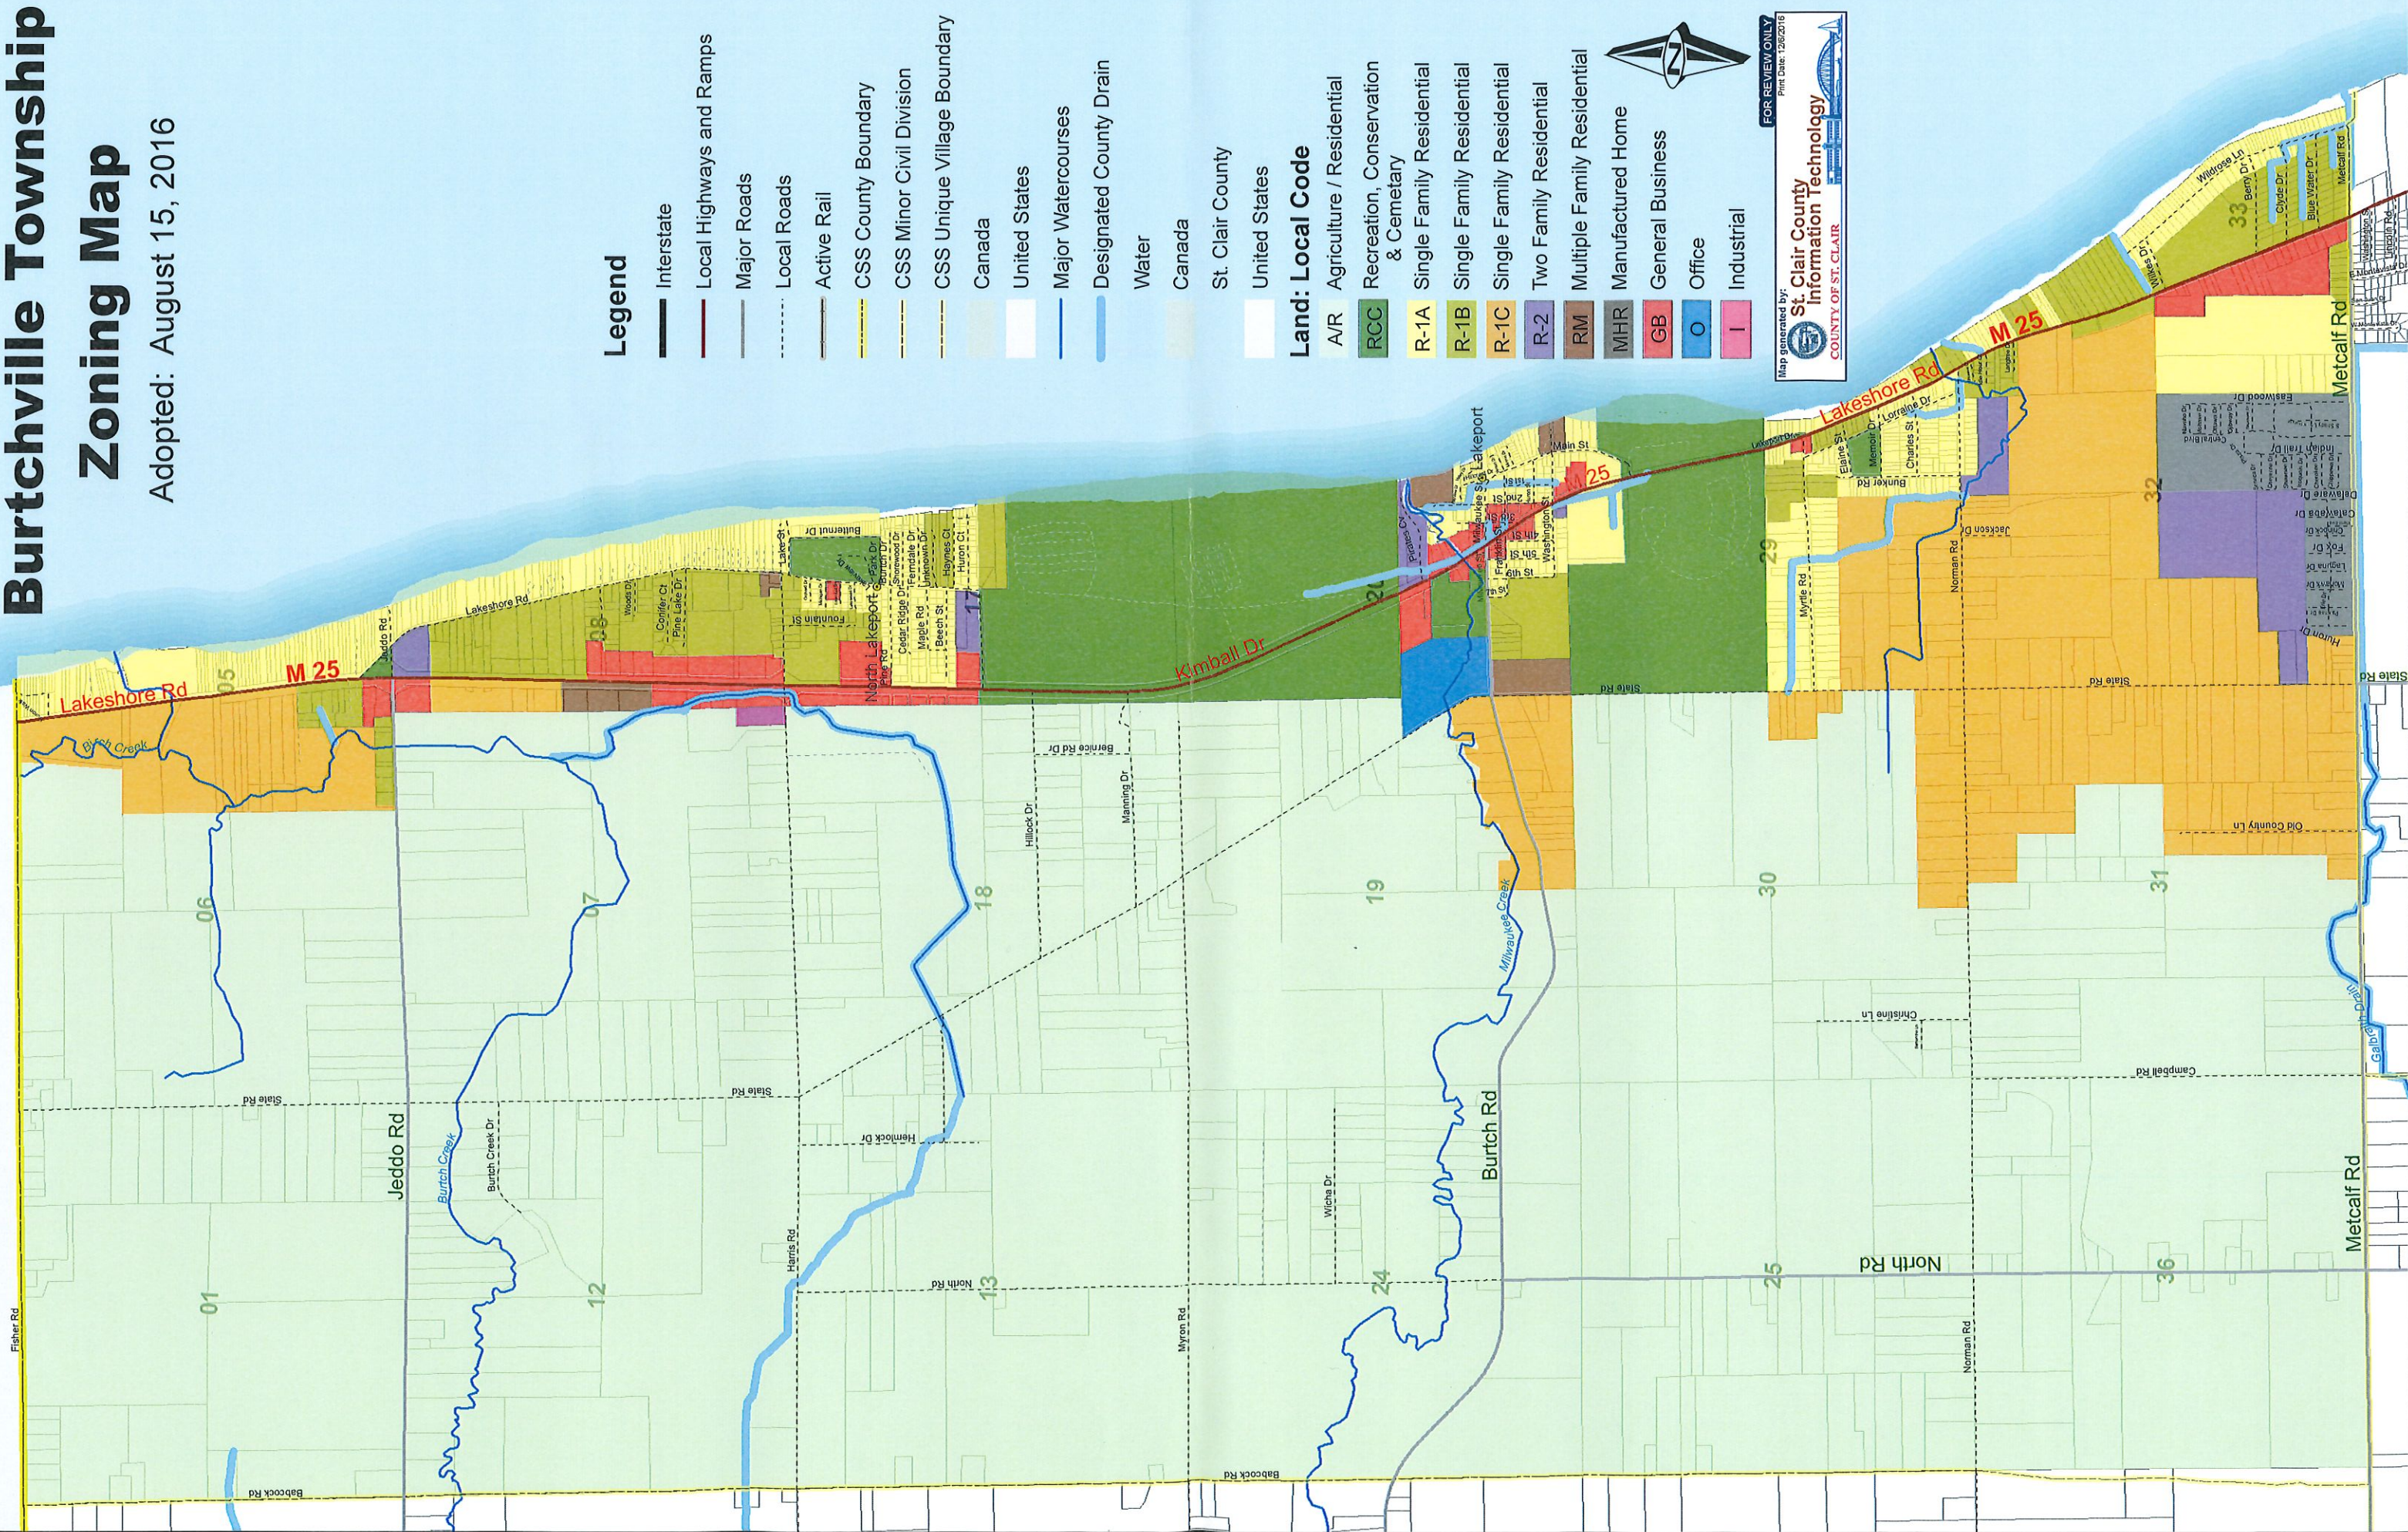

# Burtchville Township Zoning Map

Adopted: August 15, 2016

## Legend

- Interstate
- Local Highways and Ramps
- Major Roads
- Local Roads
- Active Rail
- CSS County Boundary
- CSS Minor Civil Division
- CSS Unique Village Boundary
- Canada
- United States
- Major Watercourses
- Designated County Drain
- Water
- Canada
- St. Clair County
- United States

## Land: Local Code

- A/R Agriculture / Residential
- RCC Recreation, Conservation & Cemetary
- R-1A Single Family Residential
- R-1B Single Family Residential
- R-1C Single Family Residential
- R-2 Two Family Residential
- RM Multiple Family Residential
- MHR Manufactured Home
- GB General Business
- O Office
- I Industrial