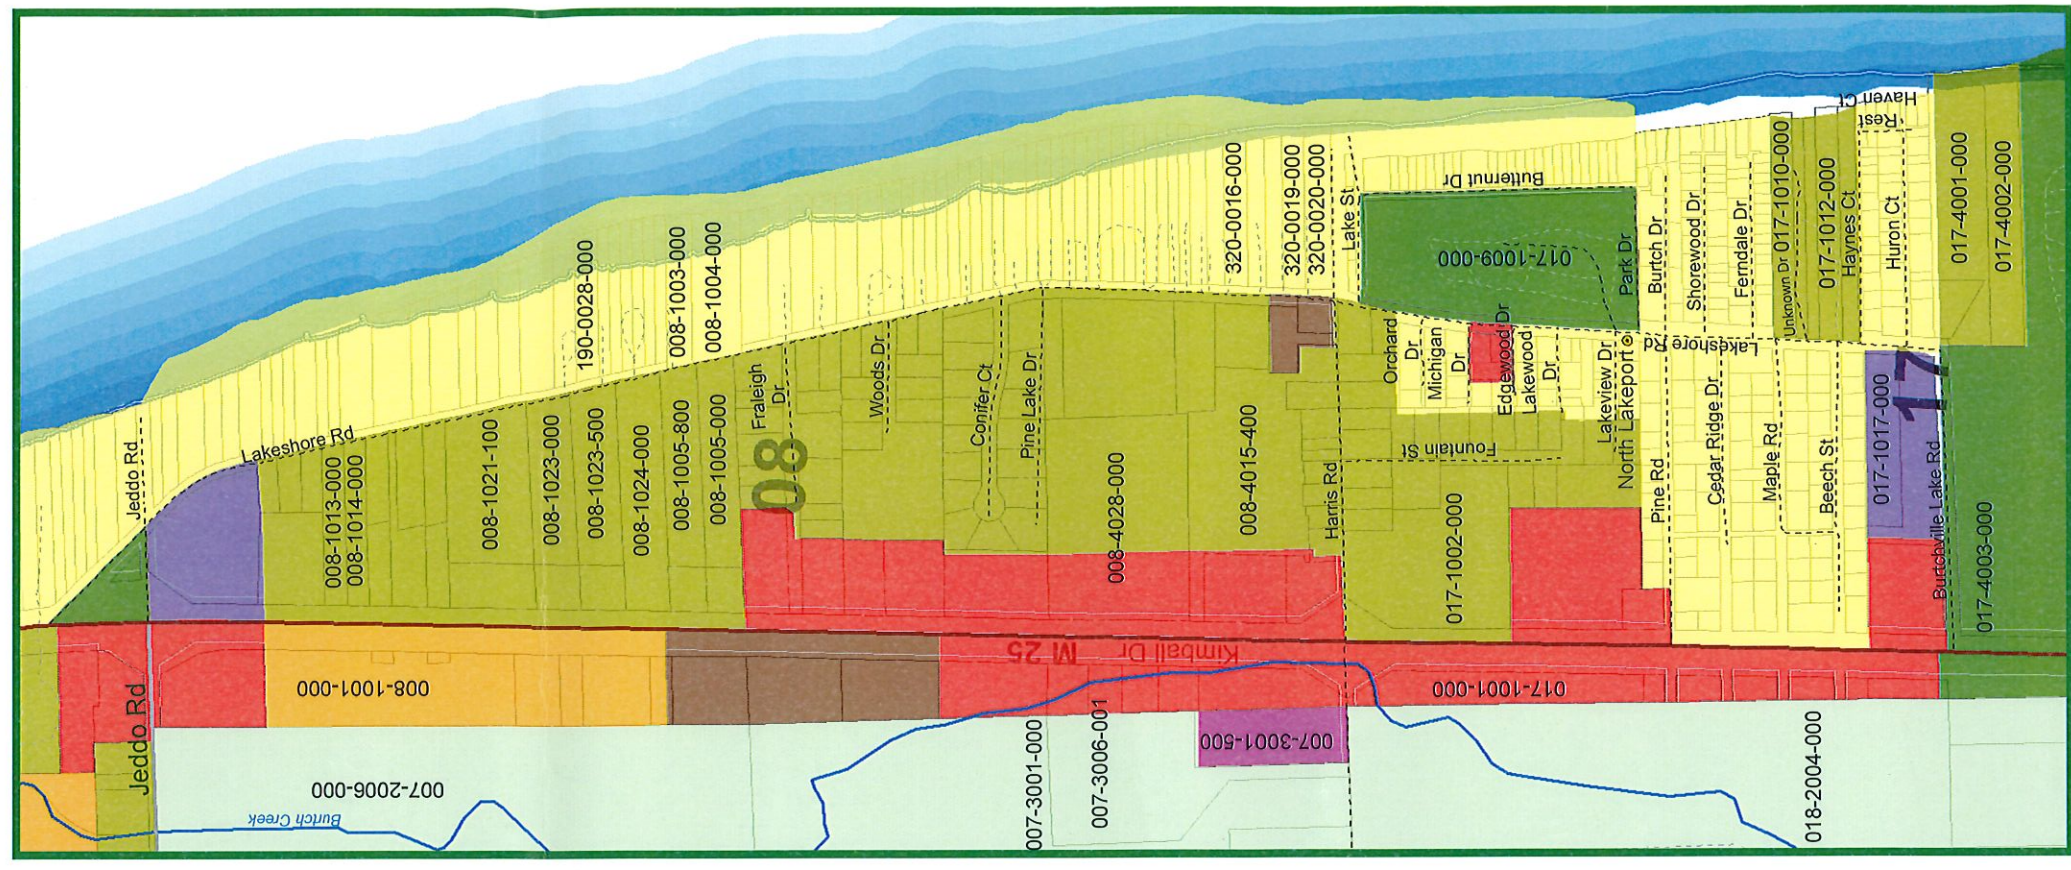

Burtchville Township Zoning Detail

Adopted: August 15, 2016

Old Lakeshore Detail

Legend

- Interstate
- Local Highways and Ramps
- Major Roads
- Local Roads
- Active Rail
- CSS County Boundary
- CSS Minor Civil Division
- CSS Unique Village Boundary
- Canada
- United States
- Major Watercourses
- Designated County Drain
- Water
- Canada
- St. Clair County
- United States

Land: Local Code

- A/R Agriculture / Residential
- RCC Recreation, Conservation & Cemetary
- R-1A Single Family Residential
- R-1B Single Family Residential
- R-1C Single Family Residential
- R-2 Two Family Residential
- RM Multiple Family Residential
- MHR Manufactured Home
- GB General Business
- O Office
- I Industrial