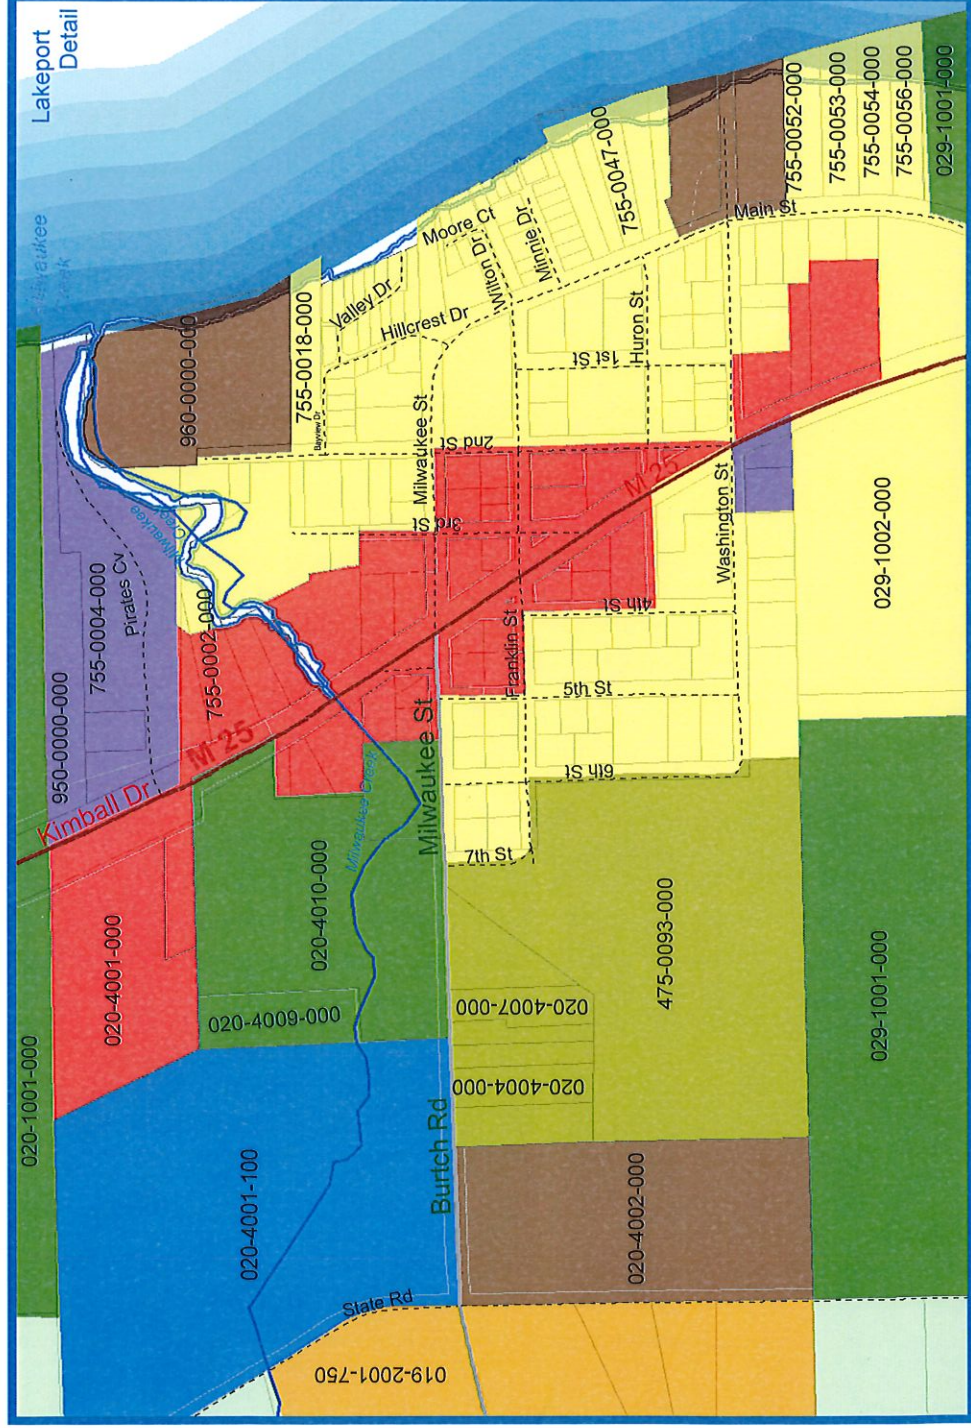

Burtchville Township Zoning Detail

Adopted: August 15, 2016

Old Lakeshore Detail

Legend

- Interstate
- Local Highways and Ramps
- Major Roads
- Local Roads
- Active Rail
- CSS County Boundary
- CSS Minor Civil Division
- CSS Unique Village Boundary
- Canada
- United States
- Major Watercourses
- Designated County Drain
- Water
- Canada
- St. Clair County
- United States

Land: Local Code

- A/R Agriculture / Residential
- RCC Recreation, Conservation & Cemetary
- R-1A Single Family Residential
- R-1B Single Family Residential
- R-1C Single Family Residential
- R-2 Two Family Residential
- RM Multiple Family Residential
- MHR Manufactured Home
- GB General Business
- O Office
- I Industrial